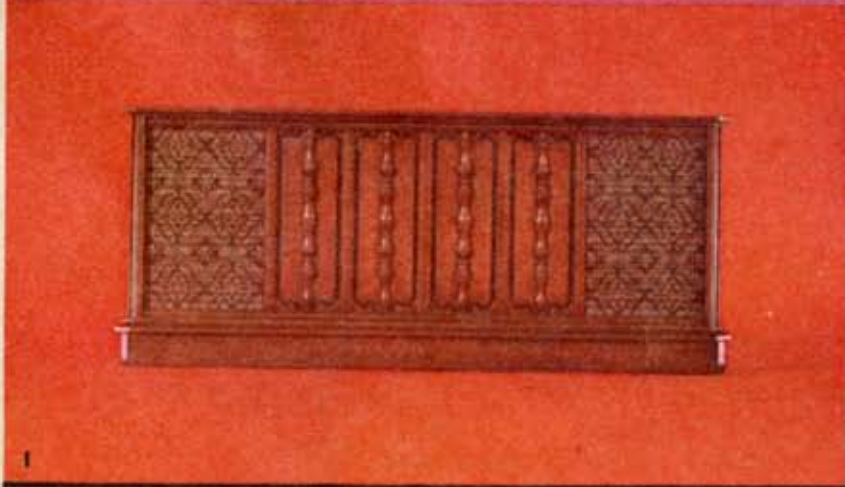

(G-H) See the modular approach to stereo with the *Mark I Studiomatic Record Changer* (MGL32) (G). Automatic or manual 4-speed operation. Feather Action Tone Arm. Illuminated Studio-Strobe that lets you compensate for line-voltage variations. *The Solid State Tuner/Amplifier* (MGT67) (H) has 80 watts peak power, professional-type Solid State FM-AM-FM Stereo radio. Frequency response: 20 to 20,000 cps. Wide range of speaker modules available.

(I) An exotic Mediterranean design—the *Salamanca*. Solid State amplifier with 120 watts peak power; RCA Victor's famous 8-speaker sound system; Solid State FM-AM-FM Stereo radio; Studiomatic changer with Feather Action Tone Arm. Spacious record storage, headphone jack. Fine furniture craftsmanship in selected hardwoods with costly veneers of Antiqued Mission Pecan.

(J) Superlative stereo sound and elegant French Provincial design, combine in the *Biarritz* for lasting beauty in your home. 120-watt peak power Solid State amplifier, eight speakers (two 15" oval, two 7" mid-range and four 3½" tweeters), Solid State FM-AM-FM Stereo radio. Professional-type Studiomatic changer, Feather Action Tone Arm. Record storage compartment and center lift lid. **†Optional with dealer**