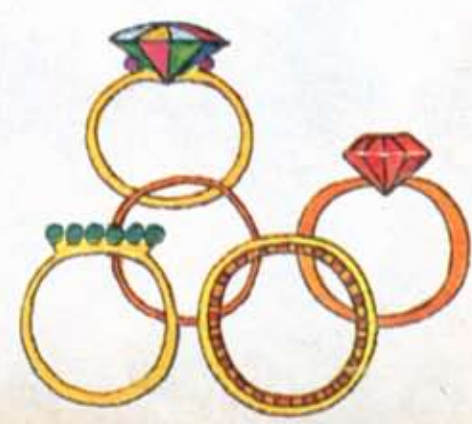

Four calling Birds

Five gold Rings