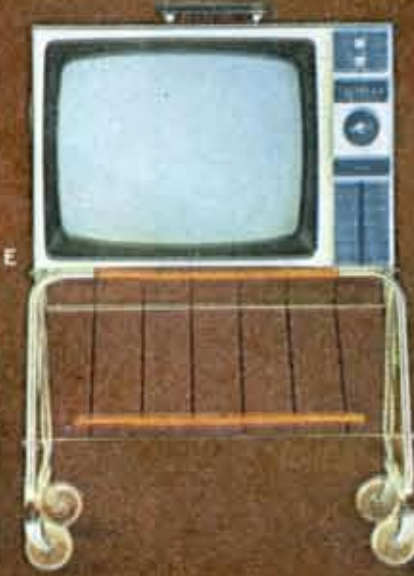

E

F

STEREO
CHRISTMAS
ALBUM
only 98¢†

SPECIAL OFFER

Special offer at many dealers—for just looking and listening, "The Twelve Days of Christmas" album, featuring 17 Christmas favorites, all by famous artists.

(A) Give a "Sweet 16" for "big set" performance, true portability. 18,000-volt chassis gives you a sparkling black and white picture. The *Debonair*, $119.95†.

(B) New big-screen 21" portable TV from RCA Victor. The *Modernette* has powerful 20,000-volt chassis for greater picture-pulling power.

(C) Meet the new Solid State Minikin 12" TV—just in time for holiday giving. Solid State dependability plus a mighty rectifier tube. Stand is optional, extra.

(D) A 19" portable TV that's a beauty—with a beautiful black-and-white picture. New Vista 20,000-volt chassis, New Vista VHF and Solid State UHF tuners, big 5" oval speaker. See the *Modernist*. Stand is optional, extra.

(E) For your private listening pleasure, the handsome 19" *Stylist* provides earphone plug-in jack, has New Vista 20,000-volt chassis. Stand is optional, extra.

(F) Now—swivel-based 23" black-and-white TV. The *Bergen* is on a swivel base—turns at a touch. Automatic Gain Control that electronically pulls in the sharpest, clearest picture possible, even on hard-to-get channels.

(G) New from RCA Victor—a cordless tape recorder that operates anywhere. Six "D" batteries power the *Tiros II*. Jack for optional 110-volt AC adapter.

(H-I) The stereo *Score II* (H) is RCA Victor's finest reel-to-reel recorder. Two 9" oval speakers, two 3½" tweeters. The *Score I* (I) is all Solid State. VU meter for recording level, special pause switch, digital tape counter, big 6" x 4" speaker.