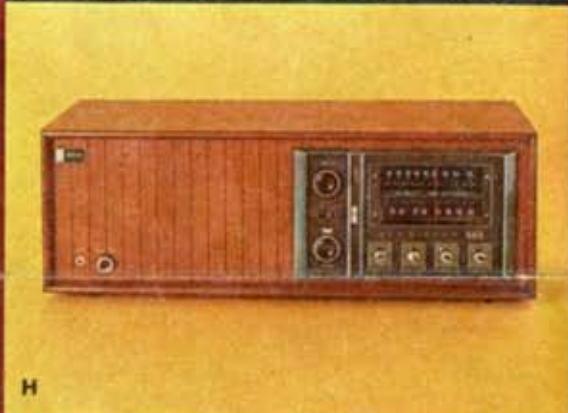

(G-H) See the modular approach to stereo with the *Mark I Studiomatic Record Changer* (MGL32) (G). Automatic or manual 4-speed operation. Feather Action Tone Arm. Illuminated Studio-Strobe that lets you compensate for line-voltage variations. *The Solid State Tuner/Amplifier* (MGT67) (H) has 80 watts peak power, professional-type Solid State FM-AM-FM Stereo radio. Frequency response: 20 to 20,000 cps. Wide range of speaker modules available.

(I) An exotic Mediterranean design—the *Salamanca*. Solid State amplifier with 120 watts peak power; RCA Victor's famous 8-speaker sound system; Solid State FM-AM-FM Stereo radio; Studiomatic changer with Feather Action Tone Arm. Spacious record storage, headphone jack. Fine furniture craftsmanship in selected hardwoods with costly veneers of Antiqued Mission Pecan.

(J) Superlative stereo sound and elegant French Provincial design, combine in the *Biarritz* for lasting beauty in your home. 120-watt peak power Solid State amplifier, eight speakers (two 15" oval, two 7" mid-range and four 3½" tweeters), Solid State FM-AM-FM Stereo radio. Professional-type Studiomatic changer, Feather Action Tone Arm. Record storage compartment and center lift lid. **†Optional with dealer**