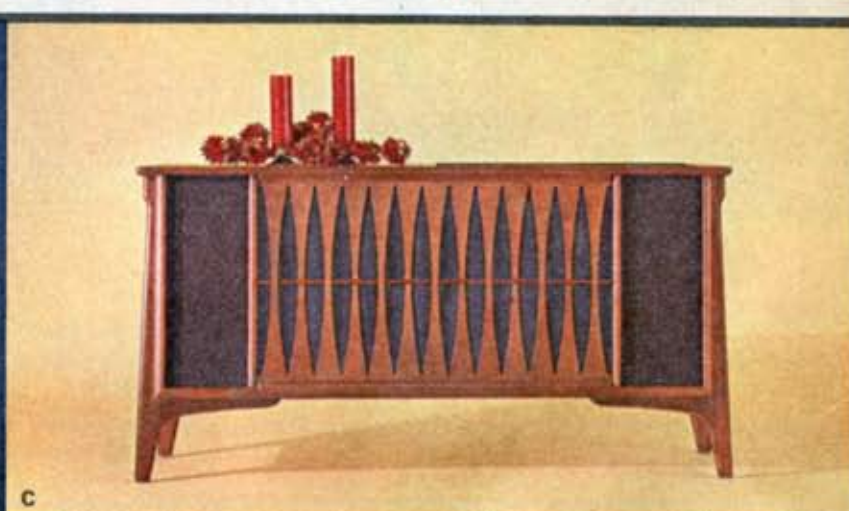

†Optional with dealer

Nine Ladies dancing

Ten Lords a-leaping

*Eleven Pipers
piping*

(A) Hear the pipers piping this Christmas on the *Germantown* Solid State Stereo by RCA Victor. A long, low beauty of Early American design, it incorporates a Solid State stereo amplifier with 56 watts peak power, a massive eight-speaker sound system, Deluxe Studiomatic changer and Solid State FM-AM radio with built-in FM Stereo.