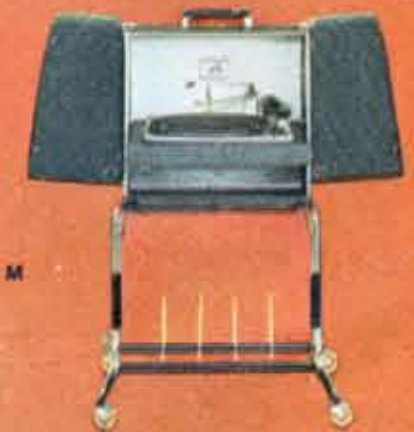

M

STEREO
CHRISTMAS
ALBUM
only 98¢†

SPECIAL OFFER

Special offer at many dealers—for just looking and listening, "The Twelve Days of Christmas" album, featuring 17 Christmas favorites, all by famous artists.

(A) Give a "Sweet 16" for "big set" performance, true portability. 18,000-volt chassis gives you a sparkling black and white picture. The *Debonair*, $119.95†.

(B) New big-screen 21" portable TV from RCA Victor. The *Modernette* has powerful 20,000-volt chassis for greater picture-pulling power.

(C) Meet the new Solid State Minikin 12" TV—just in time for holiday giving. Solid State dependability plus a mighty rectifier tube. Stand is optional, extra.

(D) A 19" portable TV that's a beauty—with a beautiful black-and-white picture. New Vista 20,000-volt chassis, New Vista VHF and Solid State UHF tuners, big 5" oval speaker. See the *Modernist*. Stand is optional, extra.

(E) For your private listening pleasure, the handsome 19" *Stylist* provides earphone plug-in jack, has New Vista 20,000-volt chassis. Stand is optional, extra.

(F) Now—swivel-based 23" black-and-white TV. The *Bergen* is on a swivel base—turns at a touch. Automatic Gain Control that electronically pulls in the sharpest, clearest picture possible, even on hard-to-get channels.

(G) New from RCA Victor—a cordless tape recorder that operates anywhere. Six "D" batteries power the *Tiros II*. Jack for optional 110-volt AC adapter.

(H-I) The stereo *Score II* (H) is RCA Victor's finest reel-to-reel recorder. Two 9" oval speakers, two 3½" tweeters. The *Score I* (I) is all Solid State. VU meter for recording level, special pause switch, digital tape counter, big 6" x 4" speaker.