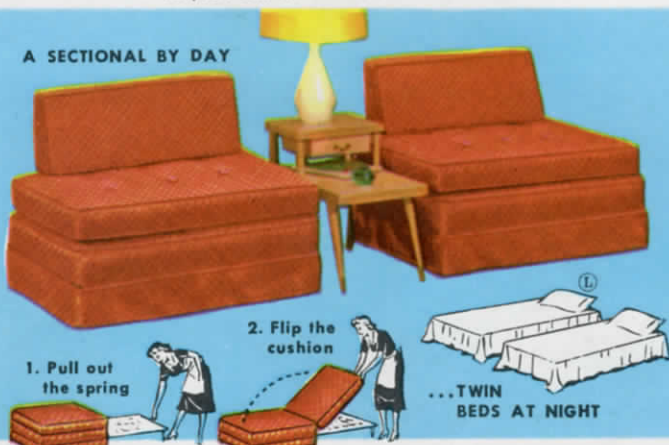

Folds
Compactly

Ⓩ Hollywood Fold-A-Bed.

Use as a chaise!

Real versatility! Use it as a bed or in two lounge-back positions. Metal mesh headboard folds underneath innerspring mattress for lounging; between mattress ends for compact storage. Gray, blue, and black pattern ticking. 30", 39" or 48" width.

7 1/2 lbs., complete Retail \$79.95

A SECTIONAL BY DAY

1. Pull out the spring

2. Flip the cushion

...TWIN BEDS AT NIGHT

Ⓛ Sectionette Convertible. Save money and space! A pair can be used as an armless 80" sectional sofa, a corner sectional, or conventionally on opposite sides of a lamp table. Yet in seconds they become full length twin beds designed for sound sleep. The steel framed platform spring pulls out easily; the plump cushion becomes a resilient innerspring mattress. Complete with matching bolster and back rest. Smart modern upholstery in choice of blue, pink, lime or red.