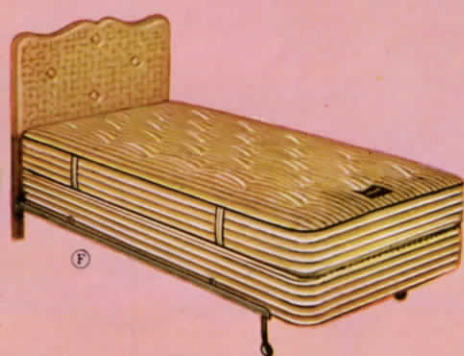

Luxury Comfort with Economy in These Hollywood Decorator Bed Ensembles!

E Firestone Foamex Hollywood Decorator Bed Ensemble. Complete with 4 1/2-inch Foamex form-fitted mattress, extra deep matching box spring, deluxe headboard, steel bed frame. Extra heavily padded and deep tufted headboard covered in beige color, texture finished plastic. Also available with 6" deep mattress. 39" width.
(4 1/2" Ens.) 148 lbs. Retail $169.50
(6" Ens.) 148 lbs. Retail 184.75

G Deluxe Innerspring Hollywood Ensemble. Finest in every detail! Deep tufted headboard in turquoise plastic. Tuftless mattress in imported turquoise and silver rayon damask ticking. Innerroll construction. Metallic taped seams and cord handles. 8 plastic vents. Matching box spring. Strap handles. All steel bed frame. 39" width.
39", 150 lbs. . . . . Retail $139.95

F Hollywood Ensemble. A real value in appearance and serviceability. Button tufted headboard upholstered in beige basket weave textured plastic. Innerspring mattress with fancy woven stripe ticking in black, tan and gold. Black taped seams and strap handles. All steel bed frame gives solid support and lifetime service. 39" width.
39", 140 lbs. . . . . Retail $89.95