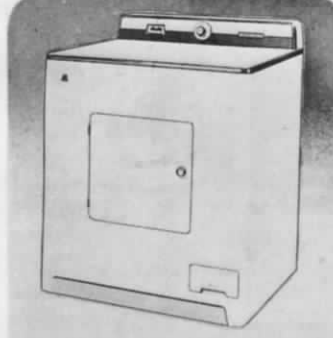

No. 76-CB—MAYTAG HIGHLANDER GAS AIR FLOW DRYER. Flexible operation permits adding or removing articles at any time. Automatic Timer Control. Push-button temperature selectors. Dynamic Disc Filter. Automatic safety door stops dryer whenever the door is opened. 41" h., 31½" w., 27" d. **LIST 229.95.**