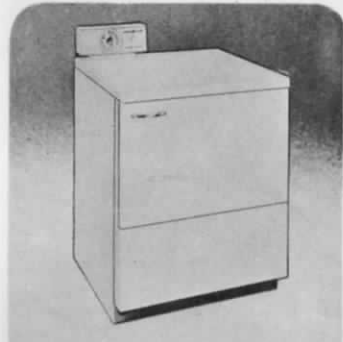

No. DA-420R — G.E. AUTOMATIC ELECTRIC CLOTHES DRYER. Eliminate worrying about the weather, no more soot, dust or dirt, carrying wet clothes, when you own this G.E. dryer. Adjustable control. New Air flow system. Removable Lint Trap. 41 $\frac{1}{2}$ " h, 27" w, 27 $\frac{1}{2}$ " d. **LIST $179.95.**