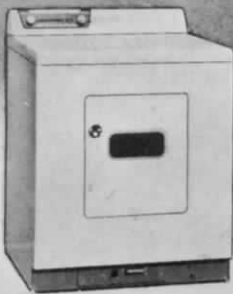

No. 242EX — HAMILTON AUTOMATIC ELECTRIC DRYER. Carrier-current air circulation—gentle, warm, dry air. Fabric dial temperature control. Purifying ultraviolet lamp, double-pass lint control. 130 minute timer. Impressive styling, handsome modern appearance. 40¾" h, 31" w, 27¼" d. **LIST $199.95.**