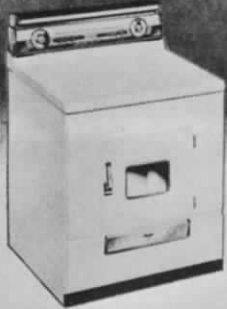

Hotpoint

WASHERS-DRYERS

No. LY-1* — HOTPOINT COMBINATION WASHER-DRYER. A complete home laundry in one unit. Washes and dries in one operation, or operate as a washer by itself, or as a dryer by itself. Saves space, saves work and time. Just toss in your clothes and correct amount of detergent and your washday work is over. 44" h, 31" w, 29½" d. **LIST $549.95**