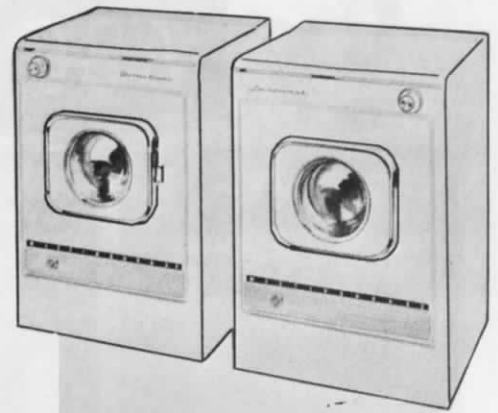

No. LH-3* — WESTINGHOUSE "SPACE MATES" WASHER. Versatile Space-Mate at budget prices. Self-cleaning laundromat. Plastic, push-pull control dial with 2 wash water setting. Full-fill water control Safety Door switch. 35½" h, 25" w, 24" d. **LIST $249.95.** **No. DH-3*** — Matching Dryer. **LIST $189.95.**