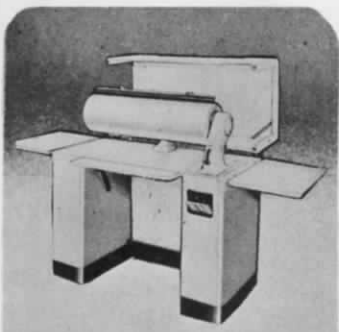

No. XF-ABC DELUXE IRONER. When not in motion, roll is free to rotate forward and backward. Ironing roll - 26 inches long, 7 inches in diameter. Dual thermostat controls. Hands are left free to handle the clothes with knee and foot control. **LIST $249.95.**