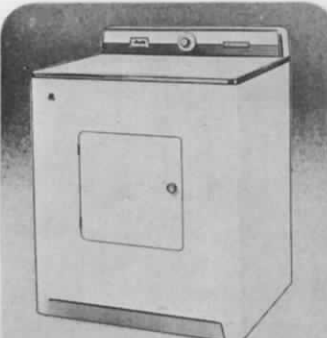

No. 66-CB—MAYTAG HIGHLANDER ELECTRIC AIR FLOW DRYER. Push-button Temperature Selectors offer 3 temperature setting for drying all types of fabric. Automatic Timer Control. High speed super volume drying. Automatic safety door. Dynamic disc filter. 41" h., 31½" w., 27" d. **LIST $199.95.**