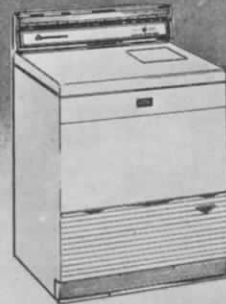

No. DG-24—NORGE AUTOMATIC GAS DRYER. Only Norge offers 4-Way Selective Drying—4 different drying methods in one dryer for every washable fabric. Time-Line Control select desired drying time up to 120 minutes. LIST $319.95. No. ED-24—Same in Electric. $289.95.