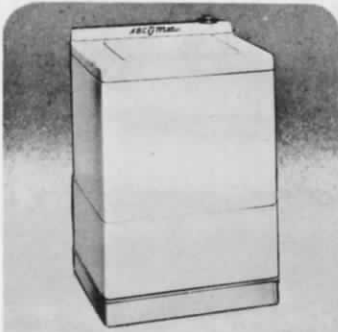

ABC WASHERS-DRYERS-IRONERS

No. 52-ABC AUTOMATIC WASHER. Completely automatic. Full loads or partial loads can be washed using half the washing water - (Short fill). Agitator performs rubbing action while the fins flex the clothes. Overflow Rinse provides effective rinsing. **LIST $179.95.**