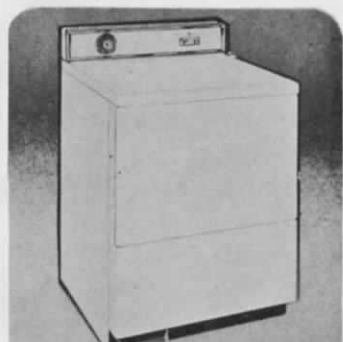

No. DA-520P* — GENERAL ELECTRIC CLOTHES DRYER. Dries typical clothes load less than 35 minutes! High-speed drying system. High or low heat. Porcelain clothes basket, magnetic door latch, lint trap. 41 $\frac{1}{2}$ " h, 27" w, 27 $\frac{1}{2}$ " d. **LIST $249.95.**

*Available in Pink, Yellow, Green or Brown at additional cost.