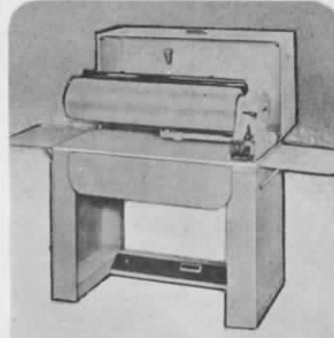

No. 90FP—MAYTAG AUTOMATIC IRONER. Ideal ironer for the busy housewife or career woman. Dual Heat Selectors, Emergency Release, Finger-tip Control, Foot Control, Lap Tray and Extension Shelves. 35¼" h., 16¾" w., 36½" d. **LIST $234.95**