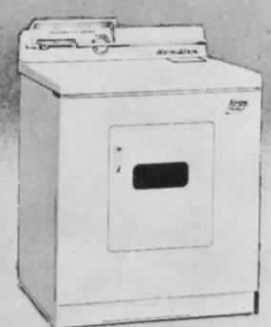

No. 395G — AUTOMATIC GAS DRYER. Beautiful gleaming white cabinet accented in gold and silver. Gold-hooded control area with Touch-and-Go Controls. Sun-E-Day Lamp, 130 Minute Timer, and Automatic Ignition. 42¾" h, 31" w, 27-7/16" d. **LIST $329.95**