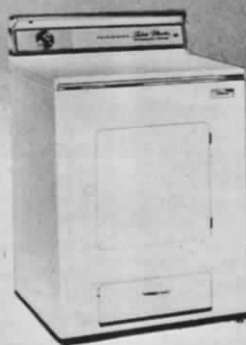

No. DDP-58—FRIGIDAIRE DELUXE AUTOMATIC DRYER. Popular-priced dryer finished in Porcelain enamel for maximum rust protection. Across-the-top fluorescent lighting for see-and-set dialing. Pre-set Normal heat setting. Easy-to-clean nylon lint trap. 240 or 120 volt. **LIST $229.95.**