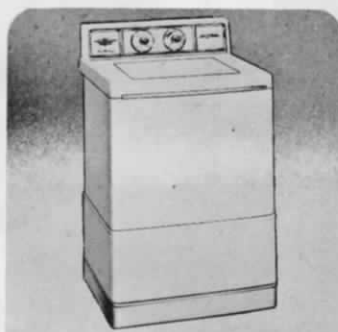

No. 72-ABC AUTOMATIC WASHER. Deluxe model has two water temperature settings: hot and warm for the washing cycle. Warm water during rinsing operation for both. Most effective and exclusive rinsing action available. 115 volts, 60 cycle, A.C. **LIST $239.95.**