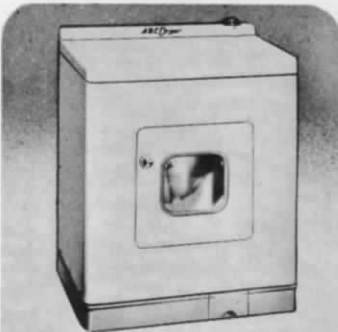

No. EH-ABC ELECTRIC DRYER. Jet-Aire action dries with more air, less heat - prevents overheating - brings outdoor freshness to your indoor drying. 230 volts, A.C., 60 cycles, 3 wire service or 115 volts, A.C. 2-wire connection. **LIST $149.95.** No. EGH - GAS DRYER. **LIST $179.95.**