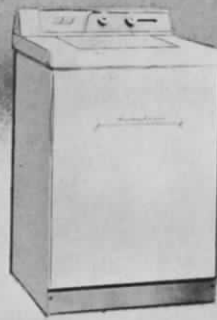

No. 332X—AUTOMATIC WASHER. Selecta-Cycle Control is completely automatic, including adjustable water-level control. Water temperature selector, Water-Economizer. 36" h, 25¾" w, 26¾" d. **LIST $299.95.**