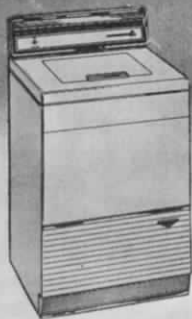

No. AW-24—NORGE DUAL AUTOMATIC WASHER. New Dispenser Wheel adds water conditioner to rinse water. Dual Cycle Time-Line Control. Wash Water Temperature Selector provides choice of Hot, Warm or Cold for washing. Wave-Action Agitator. 43" w., 25½" w., 26¾" d. LIST $319.95.