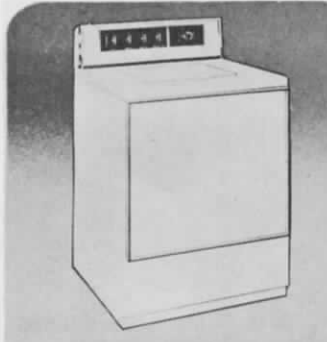

EASY

WASHERS-DRYERS

GENERAL ELECTRIC

WASHERS-DRYERS

No. CDH — EASY "COMBOMATIC" WASHER-DRYER. Modern styling with attractive trimming. Exclusive Tilt-Tumble washing and drying. Master timer. Automatic stop. Cool, Warm or Hot wash temperatures. Normal drying temperature. Automatic interior light. Lint screen. 43 $\frac{3}{4}$ " h, 27" w, 27 $\frac{1}{4}$ " d. **LIST \$529.95.**