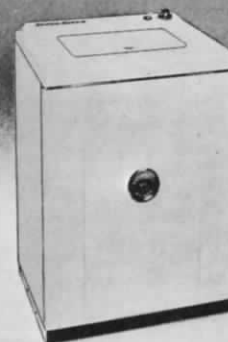

No. A20—SPEED QUEEN HEAVY DUTY AUTOMATIC WASHER. Pre-selection of Tub Fills any desired amount of wash water automatically. Aerated Waterfall Inlet. Lint Removal. Famous Arc-cuate drive transmission. Duratex agitator. Vibrationless operation. 38" h., 25½" w., 26" d. LIST $269.95.