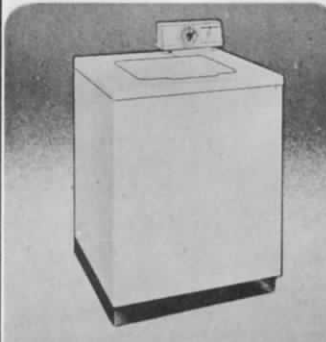

No. WA-450R — G.E. "FILTER-FLO" AUTOMATIC WASHER. New G.E. big capacity washer, washes 10 lbs. clothes. Flexible automatic control. Metal non-clogging filter. Activator washing gives 3-zone washing action. Detergent dispenser. Porcelain wash-basket and tub. 41 $\frac{1}{2}$ " h, 27" w, 27 $\frac{1}{2}$ " d. **LIST $259.95.**