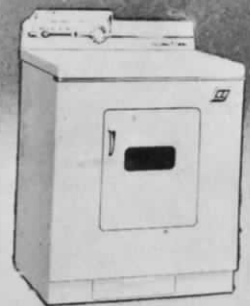

No. 385E — AUTOMATIC ELECTRIC DRYER. Perfect "drying weather" for each different type of fabric — no more guesswork. Fluff-Dri drying, Double-Pass Lint Control, 130 Minute Timer. 36" h, 31" w, 26-3/4" d. **LIST $269.95**