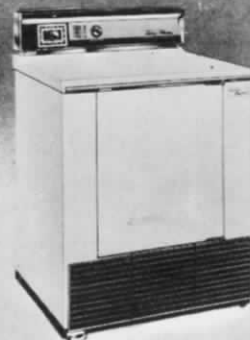

No. DCI-58*—FRIGIDAIRE IMPERIAL AUTOMATIC DRYER. Luxury styling and appointments—color-keyed controls. Illuminated easy-view control pane. Up to 145 minutes of drying without redialing. New "No Heat" setting. Easy-to-clean nylon lint trap. Push-button door opener. 240 or 120 volt. **LIST $319.95.**