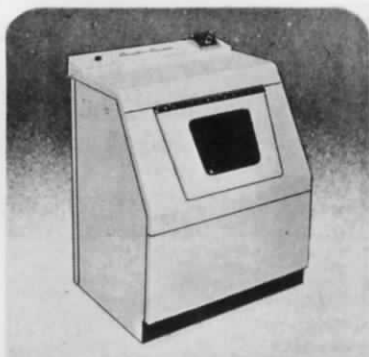

No. D-114 — WESTINGHOUSE "ROYAL" ELECTRIC DRYER. Handy, convenient recessed top work surface. 18 lbs. damp clothes load capacity. Convenient Lint Collector. Wrinkle Remover. Dryer automatically shuts off when door opens. Control dial for dry, damp-dry or for miracle fabric. 39¼" h, 31" w, 27½" d. **LIST $219.95.**