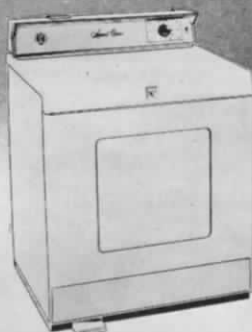

No. 107—SPEED QUEEN DELUXE AUTOMATIC ELECTRIC DRYER. Lifetime Stainless Steel Drum. "In-A-Door" Lint Trap. Foot-operated door. Single operating dial allows safe drying of all fabric. Temperature Selection Switch. Over load protector. 41½" h., 30" w., 28" d. LIST $229.95.