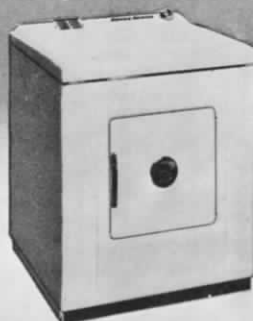

No. 106—SPEED QUEEN HEAVY DUTY ELECTRIC DRYER. Gleaming White baked enamel finished cabinet. 180 degree door opening. Single operating Dial. 8 lbs. dry weight or 16 lbs. wet weight capacity. "In-A-Door" Lint Trap. 38" h., 30" w., 26" d. LIST $199.95.