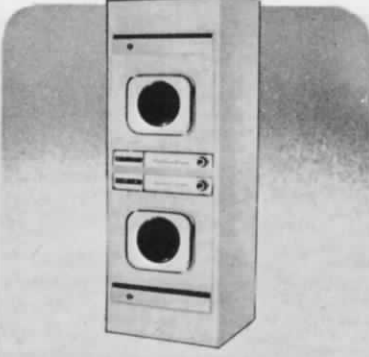

No. LH-4* — WESTINGHOUSE "DELUXE SPACE MATE" WASHER. No home is too small for vertical space-mates. Fits anywhere. 3 wash water temperature for today's fabrics. Two-cycle Fabric Master Dial. 35½" h, 25" w, 24" d. **LIST $269.95.** **No. DH-4*** — Matching Dryer. **LIST $199.95.**