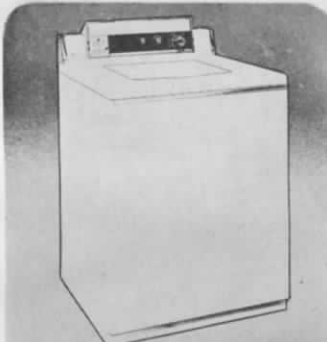

No. ACH — EASY "RIVIERA" AUTOMATIC WASHER. Illuminated Control Panel. Master Mind Dial. 3 wash water temperatures. Variable Load size selector. Tip-Top filter. 42 $\frac{3}{4}$ " h, 27" w, 27" d. **LIST $329.95.** With Suds Saver. **LIST $354.95.** Matching Gas Dryer. **LIST $269.95.** Matching Electric Dryer. **LIST $239.95.**