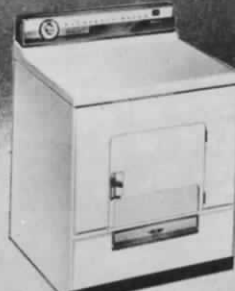

No. LG-24* — HOTPOINT AUTOMATIC SEALED CHAMBER DRYER. You can have your own super deluxe home laundry with this dryer and matching LK-23 or LK-24 washer. Precision Electric Timer. Colored Pushbutton controls. All porcelain chassis. Ideal for installation in the kitchen or utility room. 44" h, 31" w, 28" d. **LIST $289.95.**