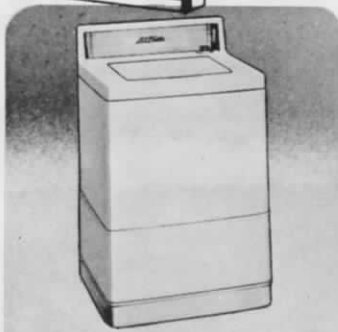

No. 62-ABC AUTOMATIC WASHER. Washes a full family wash with less soap and water. Provides amazingly quiet and smooth operation. Fewer moving parts assure simple and dependable operation. Operates on 115 volts, 60 cycles, A.C. **LIST $199.95.**