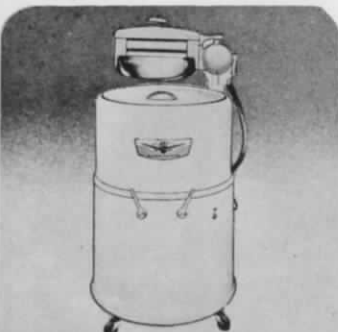

No. 310-ABC WRINGER WASHER. Fully adjustable to 8 locked positions. Special safety interlock during wringing. An agitator lever is provided. 1/2 h.p. motor, 110 volts, A.C. **LIST $99.95.** No. 310P - WRINGER WASHER with power driven pump. **LIST $109.95.**