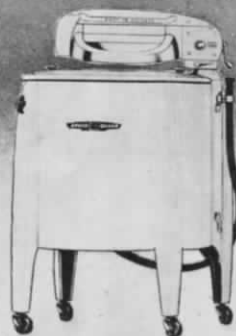

No. 50P—SPEED QUEEN WRINGER WASHER. Automatic pressure control. White baked enamel finished wringer with Safety release bar. Power-driven drain pump. Free-shift, automotive type clutch. 31" x 27" x 47" h. LIST $129.95. No. 50—Without drain pump. LIST $119.95.