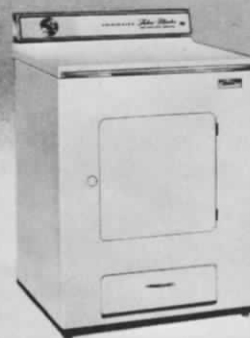

No. DD-58—FRIGIDAIRE DELUXE AUTOMATIC DRYER. The "savingest" dryer in price and performance. Handsome full-width control panel. Automatic Time Control. Preset "Normal" heat setting. Push-button door opener. Porcelain finished drum can't snag clothes. 240 or 120 volt. **LIST $189.95.**