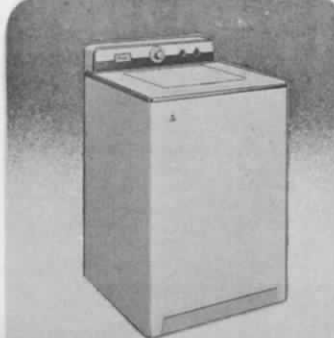

Maytag DRYERS IRONERS WASHERS

No. 123—MAYTAG HIGHLANDER AUTOMATIC WASHER. Gyrafoam washing action, swirl-away draining action spins while it drains. Automatic water temperature selection, adjustable water level selection, rapid-action tub brake. 40¾" h., 25½" w., 27" d. **LIST $269.95.** **No. 123S—** Not shown. With suds saver. **LIST $289.95.**